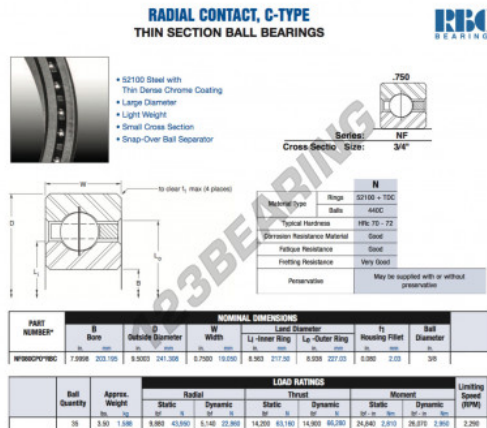

## Deep groove ball bearing single row NF080-CP0-RBC - NF080-CP0-RBC

<https://www.123bearing.com/bearing-housing/deep-groove-bearing/single-row/nf080-cp0-rbc>

### PRODUCT FEATURES

Brand	RBC
N° Ean13	3663952539492
Inside diameter	203.195 mm
Outside diameter	241.308 mm
Thickness	19.05 mm
Weight	1588 g
Packaging	1

[contact@123bearing.com](mailto:contact@123bearing.com)