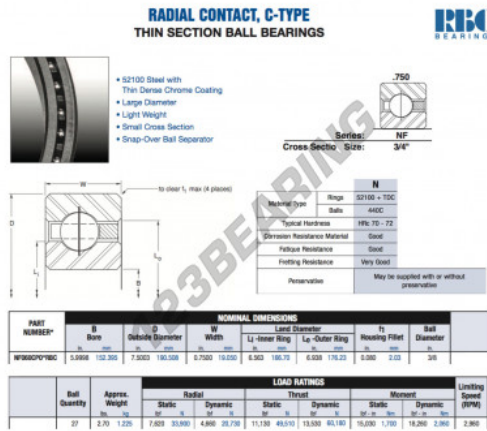

## Deep groove ball bearing single row NF060-CP0-RBC - NF060-CP0-RBC

<https://www.123bearing.com/bearing-housing/deep-groove-bearing/single-row/nf060-cp0-rbc>

### PRODUCT FEATURES

Brand	RBC
N° Ean13	3663952539249
Inside diameter	152.395 mm
Outside diameter	190.508 mm
Thickness	19.05 mm
Weight	1225 g
Packaging	1

[contact@123bearing.com](mailto:contact@123bearing.com)