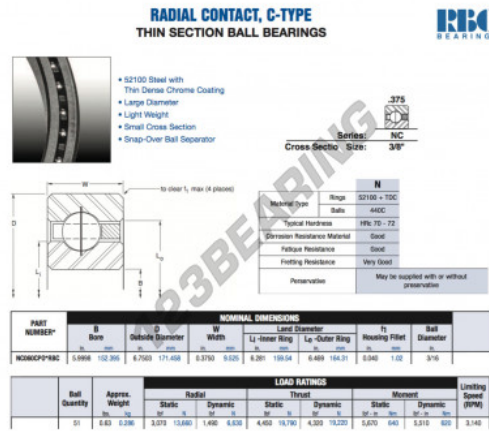

Deep groove ball bearing single row NC060-CP0-RBC - NC060-CP0-RBC

<https://www.123bearing.com/bearing-housing/deep-groove-bearing/single-row/nc060-cp0-rbc>

PRODUCT FEATURES

Brand	RBC
N° Ean13	3663952539225
Inside diameter	152.395 mm
Outside diameter	171.458 mm
Thickness	9.525 mm
Weight	286 g
Packaging	1