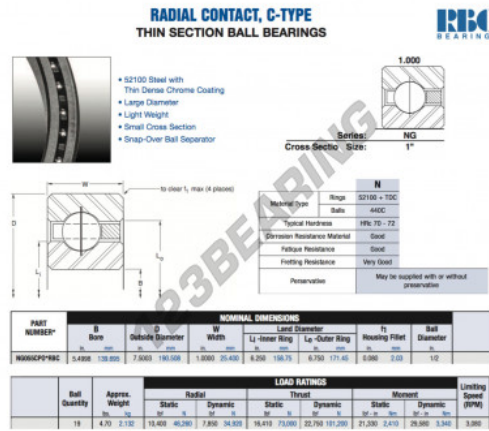

Deep groove ball bearing single row NG055-CP0-RBC - NG055-CP0-RBC

<https://www.123bearing.com/bearing-housing/deep-groove-bearing/single-row/ng055-cp0-rbc>

PRODUCT FEATURES

Brand	RBC
N° Ean13	3663952539195
Inside diameter	139.695 mm
Outside diameter	190.508 mm
Thickness	25.4 mm
Weight	2132 g
Packaging	1