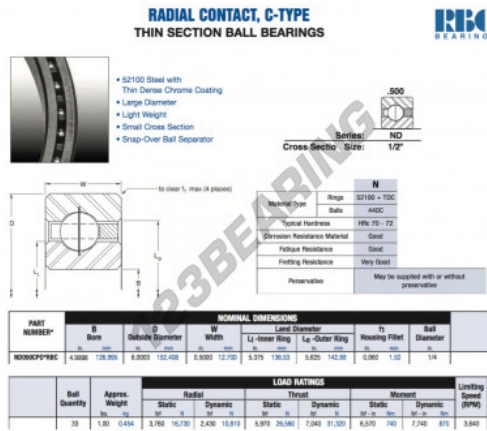

Deep groove ball bearing single row ND050-CP0-RBC - ND050-CP0-RBC

<https://www.123bearing.com/bearing-housing/deep-groove-bearing/single-row/nd050-cp0-rbc>

PRODUCT FEATURES

Brand	RBC
N° Ean13	3663952539119
Inside diameter	126.995 mm
Outside diameter	152.408 mm
Thickness	12.7 mm
Weight	454 g
Packaging	1