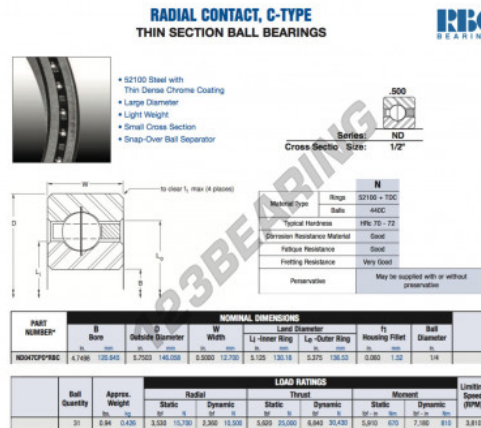

## Deep groove ball bearing single row ND047-CP0-RBC - ND047-CP0-RBC

<https://www.123bearing.com/bearing-housing/deep-groove-bearing/single-row/nd047-cp0-rbc>

### PRODUCT FEATURES

Brand	RBC
N° Ean13	3663952539065
Inside diameter	120.645 mm
Outside diameter	146.058 mm
Thickness	12.7 mm
Weight	426 g
Packaging	1

[contact@123bearing.com](mailto:contact@123bearing.com)