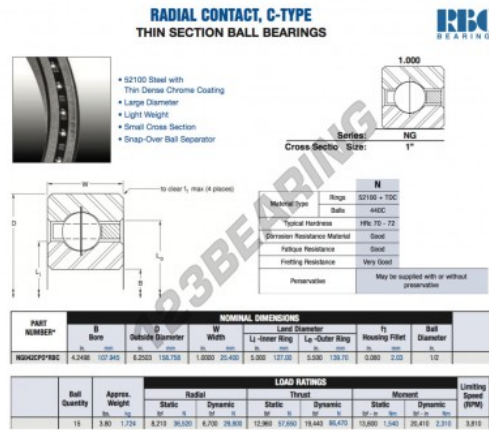

## Deep groove ball bearing single row NG042-CP0-RBC - NG042-CP0-RBC

<https://www.123bearing.com/bearing-housing/deep-groove-bearing/single-row/ng042-cp0-rbc>

### PRODUCT FEATURES

Brand	RBC
N° Ean13	3663952538969
Inside diameter	107.945 mm
Outside diameter	158.758 mm
Thickness	25.4 mm
Weight	1724 g
Packaging	1

[contact@123bearing.com](mailto:contact@123bearing.com)