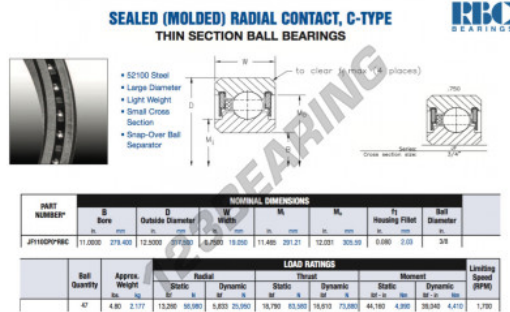

Deep groove ball bearing single row JF110-CP0-RBC - JF110-CP0-RBC

<https://www.123bearing.com/bearing-housing/deep-groove-bearing/single-row/jf110-cp0-rbc>

PRODUCT FEATURES

Brand	RBC
N° Ean13	3663952538662
Inside diameter	279.4 mm
Outside diameter	317.5 mm
Thickness	19.05 mm
Weight	2177 g
Packaging	1