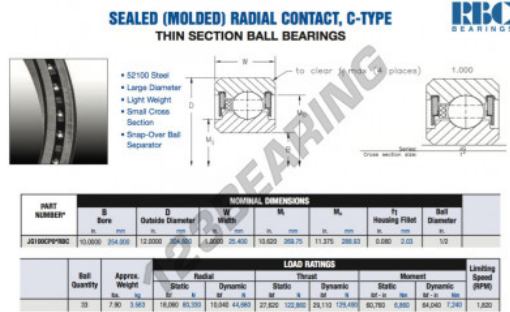

Deep groove ball bearing single row JG100-CP0-RBC - JG100-CP0-RBC

<https://www.123bearing.com/bearing-housing/deep-groove-bearing/single-row/jg100-cp0-rbc>

PRODUCT FEATURES

Brand	RBC
N° Ean13	3663952538617
Inside diameter	254 mm
Outside diameter	304.8 mm
Thickness	25.4 mm
Weight	3583 g
Packaging	1