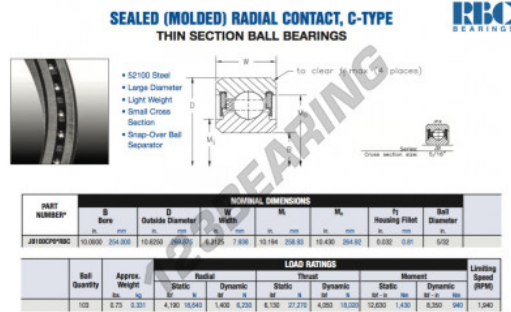

Deep groove ball bearing single row JB100-CP0-RBC - JB100-CP0-RBC

<https://www.123bearing.com/bearing-housing/deep-groove-bearing/single-row/jb100-cp0-rbc>

PRODUCT FEATURES

Brand	RBC
N° Ean13	3663952538570
Inside diameter	254 mm
Inside diameter	10" inch
Outside diameter	269.875 mm
Outside diameter	10 5/8" inch
Thickness	7.938 mm
Thickness	5/16" inch
Weight	331 g
Packaging	1