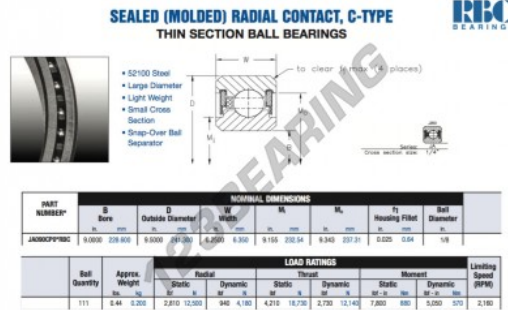

Deep groove ball bearing single row JA090-CP0-RBC - JA090-CP0-RBC

<https://www.123bearing.com/bearing-housing/deep-groove-bearing/single-row/ja090-cp0-rbc>

PRODUCT FEATURES

Brand	RBC
N° Ean13	3663952538501
Inside diameter	228.6 mm
Inside diameter	9" inch
Outside diameter	241.3 mm
Outside diameter	9 1/2" inch
Thickness	6.35 mm
Thickness	1/4" inch
Weight	200 g
Packaging	1