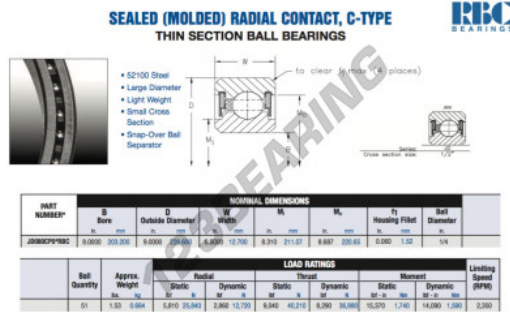

## Deep groove ball bearing single row JD080-CP0-RBC - JD080-CP0-RBC

<https://www.123bearing.com/bearing-housing/deep-groove-bearing/single-row/jd080-cp0-rbc>

### PRODUCT FEATURES

Brand	RBC
N° Ean13	3663952538471
Inside diameter	203.2 mm
Inside diameter	8" inch
Outside diameter	228.6 mm
Outside diameter	9" inch
Thickness	12.7 mm
Thickness	1/2" inch
Weight	694 g
Packaging	1