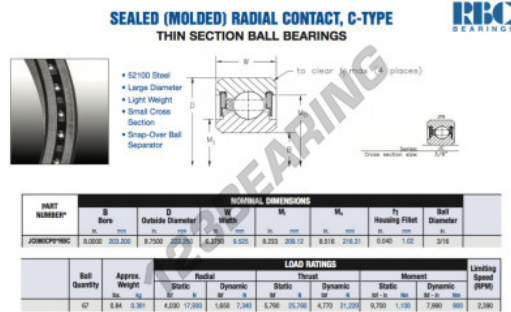

Deep groove ball bearing single row JC080-CP0-RBC - JC080-CP0-RBC

<https://www.123bearing.com/bearing-housing/deep-groove-bearing/single-row/jc080-cp0-rbc>

PRODUCT FEATURES

Brand	RBC
N° Ean13	3663952538464
Inside diameter	203.2 mm
Outside diameter	222.25 mm
Thickness	9.525 mm
Weight	381 g
Packaging	1