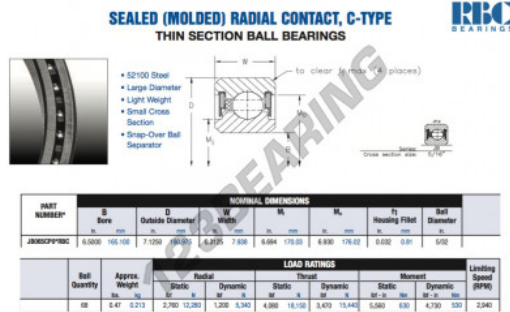

Deep groove ball bearing single row JB065-CP0-RBC - JB065-CP0-RBC

<https://www.123bearing.com/bearing-housing/deep-groove-bearing/single-row/jb065-cp0-rbc>

PRODUCT FEATURES

Brand	RBC
N° Ean13	3663952538273
Inside diameter	165.1 mm
Outside diameter	180.975 mm
Thickness	7.938 mm
Weight	213 g
Packaging	1