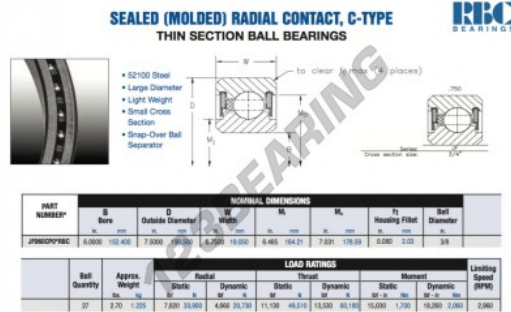

Deep groove ball bearing single row JF060-CP0-RBC - JF060-CP0-RBC

<https://www.123bearing.com/bearing-housing/deep-groove-bearing/single-row/jf060-cp0-rbc>

PRODUCT FEATURES

Brand	RBC
N° Ean13	3663952538242
Inside diameter	152.4 mm
Inside diameter	6" inch
Outside diameter	190.5 mm
Outside diameter	7 1/2" inch
Thickness	19.05 mm
Thickness	3/4" inch
Weight	1225 g
Packaging	1