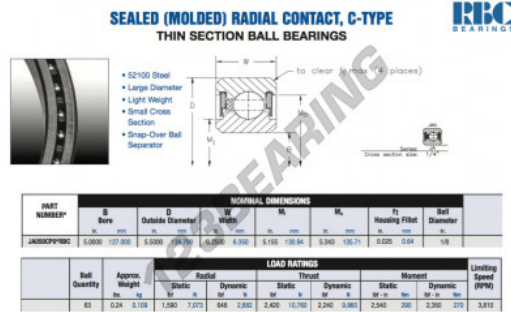

## Deep groove ball bearing single row JA050-CP0-RBC - JA050-CP0-RBC

<https://www.123bearing.com/bearing-housing/deep-groove-bearing/single-row/ja050-cp0-rbc>

### PRODUCT FEATURES

|                  |               |
|------------------|---------------|
| Brand            | RBC           |
| N° Ean13         | 3663952538082 |
| Inside diameter  | 127 mm        |
| Outside diameter | 139.7 mm      |
| Thickness        | 6.35 mm       |
| Weight           | 109 g         |
| Packaging        | 1             |