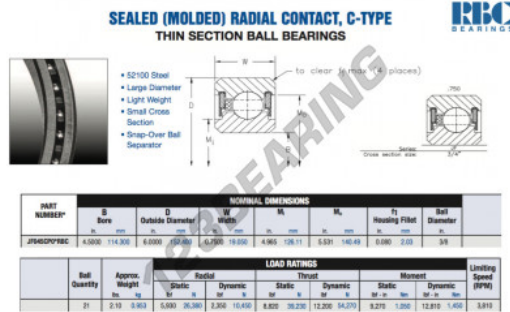

Deep groove ball bearing single row JF045-CP0-RBC - JF045-CP0-RBC

<https://www.123bearing.com/bearing-housing/deep-groove-bearing/single-row/jf045-cp0-rbc>

PRODUCT FEATURES

Brand	RBC
N° Ean13	3663952538013
Inside diameter	114.3 mm
Outside diameter	152.4 mm
Thickness	19.05 mm
Weight	953 g
Packaging	1