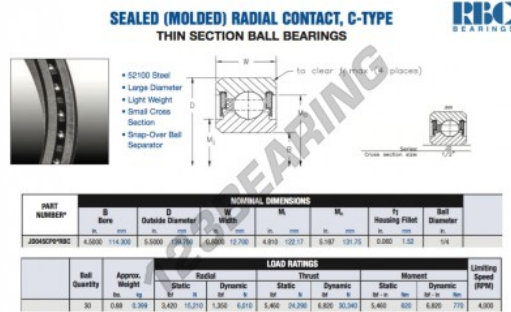

Deep groove ball bearing single row JD045-CP0-RBC - JD045-CP0-RBC

<https://www.123bearing.com/bearing-housing/deep-groove-bearing/single-row/jd045-cp0-rbc>

PRODUCT FEATURES

| | |
|------------------|---------------|
| Brand | RBC |
| N° Ean13 | 3663952538006 |
| Inside diameter | 114.3 mm |
| Outside diameter | 139.7 mm |
| Thickness | 12.7 mm |
| Weight | 399 g |
| Packaging | 1 |