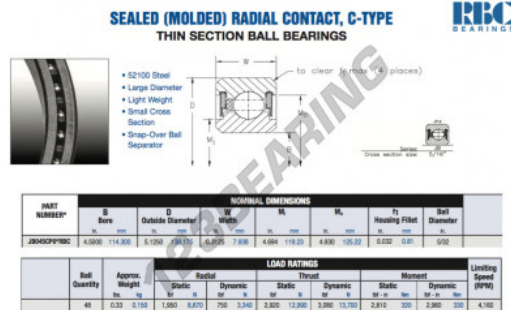

Deep groove ball bearing single row JB045-CP0-RBC - JB045-CP0-RBC

<https://www.123bearing.com/bearing-housing/deep-groove-bearing/single-row/jb045-cp0-rbc>

PRODUCT FEATURES

Brand	RBC
N° Ean13	3663952537986
Inside diameter	114.3 mm
Outside diameter	130.175 mm
Thickness	7.938 mm
Weight	150 g
Packaging	1