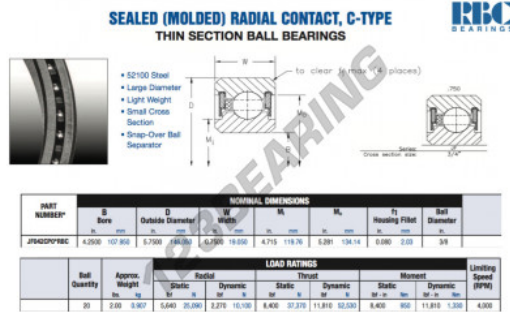

## Deep groove ball bearing single row JF042-CP0-RBC - JF042-CP0-RBC

<https://www.123bearing.com/bearing-housing/deep-groove-bearing/single-row/jf042-cp0-rbc>

### PRODUCT FEATURES

Brand	RBC
N° Ean13	3663952537955
Inside diameter	107.95 mm
Outside diameter	146.05 mm
Thickness	19.05 mm
Weight	907 g
Packaging	1

[contact@123bearing.com](mailto:contact@123bearing.com)