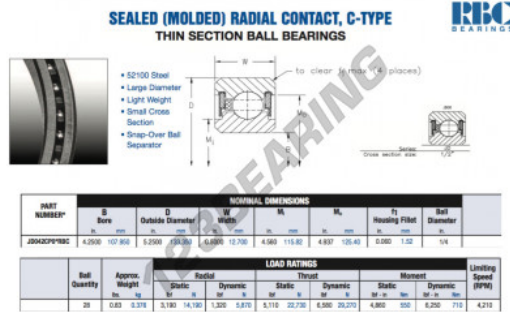

Deep groove ball bearing single row JD042-CP0-RBC - JD042-CP0-RBC

<https://www.123bearing.com/bearing-housing/deep-groove-bearing/single-row/jd042-cp0-rbc>

PRODUCT FEATURES

Brand	RBC
N° Ean13	3663952537948
Inside diameter	107.95 mm
Outside diameter	133.35 mm
Thickness	12.7 mm
Weight	376 g
Packaging	1