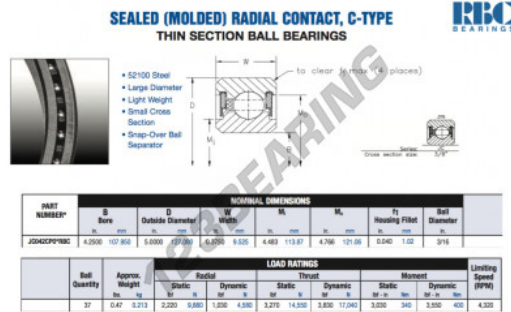

## Deep groove ball bearing single row JC042-CP0-RBC - JC042-CP0-RBC

<https://www.123bearing.com/bearing-housing/deep-groove-bearing/single-row/jc042-cp0-rbc>

### PRODUCT FEATURES

Brand	RBC
N° Ean13	3663952537931
Inside diameter	107.95 mm
Outside diameter	127 mm
Thickness	9.525 mm
Weight	213 g
Packaging	1

[contact@123bearing.com](mailto:contact@123bearing.com)