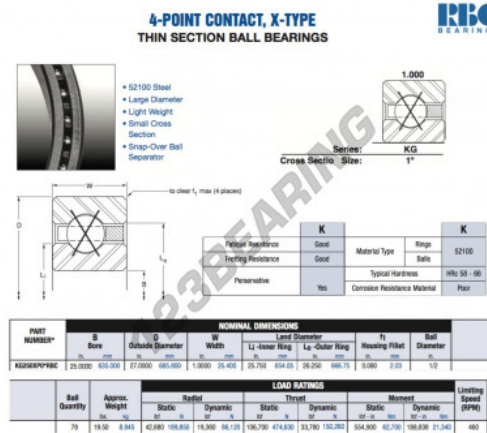

## Deep groove ball bearing single row KG250-XP0-RBC - KG250-XP0-RBC

<https://www.123bearing.com/bearing-housing/deep-groove-bearing/single-row/kg250-xp0-rbc>

### PRODUCT FEATURES

Brand	RBC
N° Ean13	3663952537689
Inside diameter	635 mm
Outside diameter	685.8 mm
Thickness	25.4 mm
Weight	8845 g
Packaging	1

[contact@123bearing.com](mailto:contact@123bearing.com)