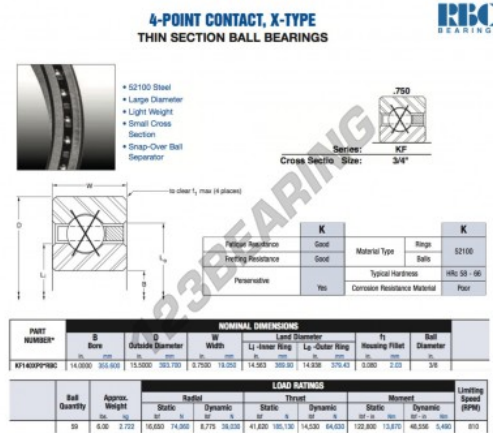

Deep groove ball bearing single row KF140-XP0-RBC - KF140-XP0-RBC

<https://www.123bearing.com/bearing-housing/deep-groove-bearing/single-row/kf140-xp0-rbc>

PRODUCT FEATURES

Brand	RBC
N° Ean13	3663952537481
Inside diameter	355.6 mm
Outside diameter	393.7 mm
Thickness	19.05 mm
Weight	2722 g
Packaging	1