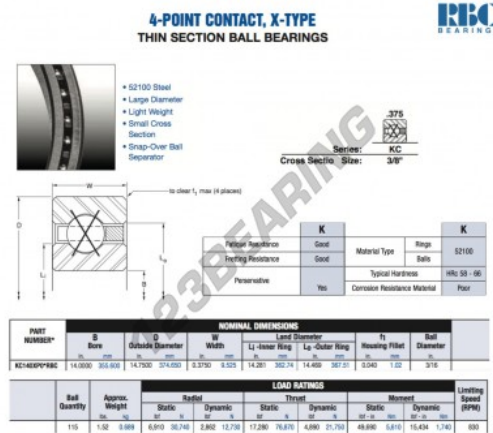

Deep groove ball bearing single row KC140-XP0-RBC - KC140-XP0-RBC

<https://www.123bearing.com/bearing-housing/deep-groove-bearing/single-row/kc140-xp0-rbc>

PRODUCT FEATURES

Brand	RBC
N° Ean13	3663952537467
Inside diameter	355.6 mm
Outside diameter	374.65 mm
Thickness	9.525 mm
Weight	689 g
Packaging	1