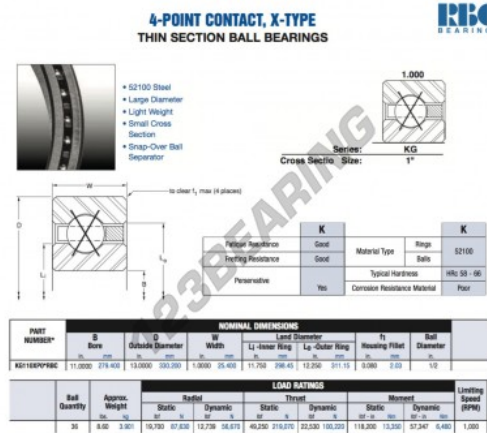

Deep groove ball bearing single row KG110-XP0-RBC - KG110-XP0-RBC

<https://www.123bearing.com/bearing-housing/deep-groove-bearing/single-row/kg110-xp0-rbc>

PRODUCT FEATURES

Brand	RBC
N° Ean13	3663952537382
Inside diameter	279.4 mm
Inside diameter	11" inch
Outside diameter	330.2 mm
Outside diameter	13" inch
Thickness	25.4 mm
Thickness	1" inch
Weight	3901 g
Packaging	1