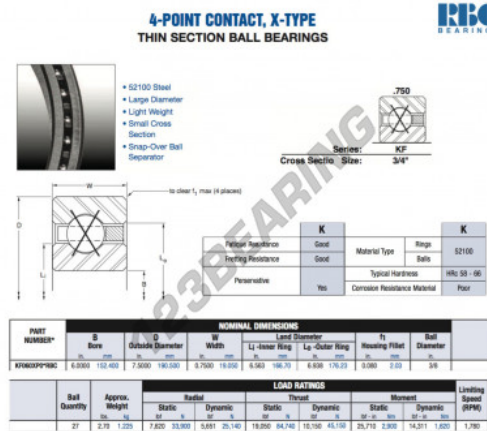

## Deep groove ball bearing single row KF060-XP0-RBC - KF060-XP0-RBC

<https://www.123bearing.com/bearing-housing/deep-groove-bearing/single-row/kf060-xp0-rbc>

### PRODUCT FEATURES

Brand	RBC
N° Ean13	3663952536958
Inside diameter	152.4 mm
Outside diameter	190.5 mm
Thickness	19.05 mm
Weight	1225 g
Packaging	1

[contact@123bearing.com](mailto:contact@123bearing.com)