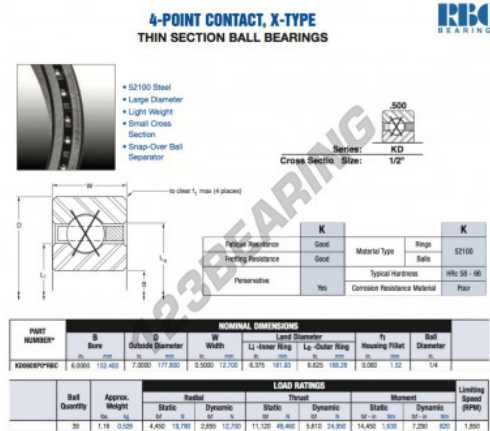

Deep groove ball bearing single row KD060-XP0-RBC - KD060-XP0-RBC

<https://www.123bearing.com/bearing-housing/deep-groove-bearing/single-row/kd060-xp0-rbc>

PRODUCT FEATURES

Brand	RBC
N° Ean13	3616060472908
Inside diameter	152.4 mm
Outside diameter	177.8 mm
Thickness	12.7 mm
Weight	526 g
Packaging	1