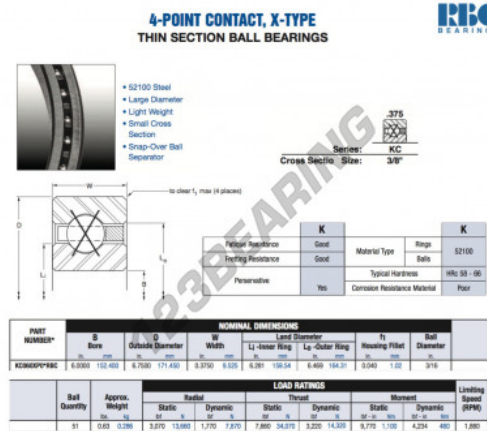

Deep groove ball bearing single row KC060-XP0-RBC - KC060-XP0-RBC

<https://www.123bearing.com/bearing-housing/deep-groove-bearing/single-row/kc060-xp0-rbc>

PRODUCT FEATURES

Brand	RBC
N° Ean13	3663952536941
Inside diameter	152.4 mm
Inside diameter	6" inch
Outside diameter	171.45 mm
Outside diameter	6 3/4" inch
Thickness	9.525 mm
Thickness	3/8" inch
Weight	286 g
Packaging	1