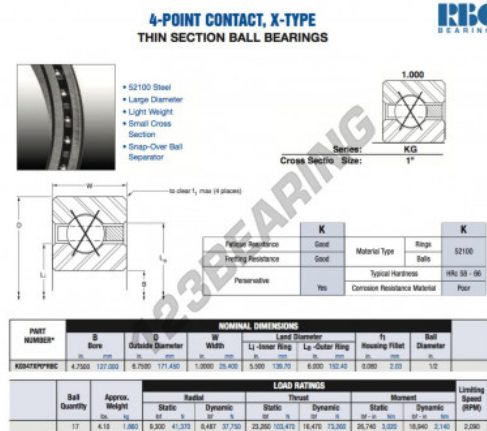

## Deep groove ball bearing single row KG047-XP0-RBC - KG047-XP0-RBC

<https://www.123bearing.com/bearing-housing/deep-groove-bearing/single-row/kg047-xp0-rbc>

### PRODUCT FEATURES

Brand	RBC
N° Ean13	3663952536798
Inside diameter	127 mm
Outside diameter	171.45 mm
Thickness	25.4 mm
Weight	1860 g
Packaging	1

[contact@123bearing.com](mailto:contact@123bearing.com)