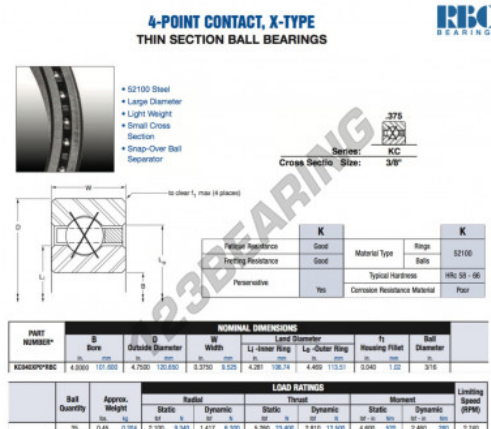

Deep groove ball bearing single row KC040-XP0-RBC - KC040-XP0-RBC

<https://www.123bearing.com/bearing-housing/deep-groove-bearing/single-row/kc040-xp0-rbc>

PRODUCT FEATURES

Brand	RBC
N° Ean13	3663952536576
Inside diameter	101.6 mm
Outside diameter	120.65 mm
Thickness	9.525 mm
Weight	204 g
Packaging	1