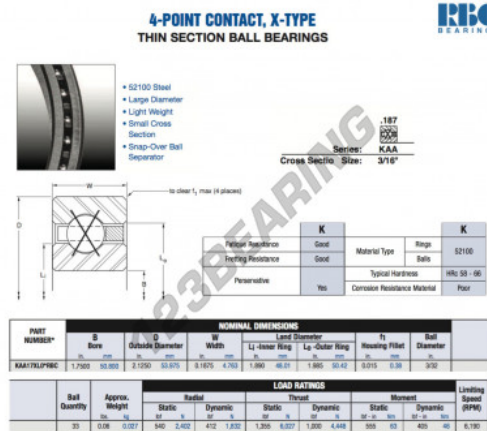

Deep groove ball bearing single row KAA17-XL0-RBC - KAA17-XL0-RBC

<https://www.123bearing.com/bearing-housing/deep-groove-bearing/single-row/kaa17-xl0-rbc>

PRODUCT FEATURES

Brand	RBC
N° Ean13	3663952536460
Inside diameter	50.8 mm
Outside diameter	53.975 mm
Thickness	4.763 mm
Weight	27 g
Packaging	1