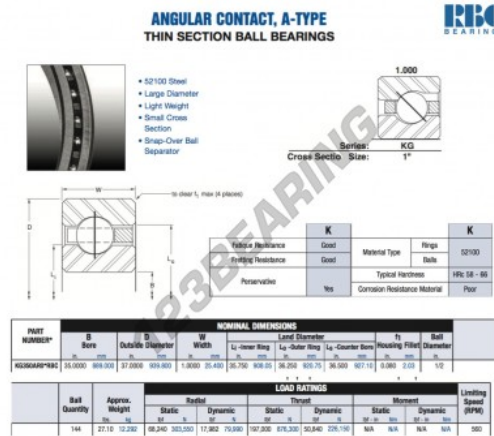

Deep groove ball bearing single row KG350-AR0-RBC - KG350-AR0-RBC

<https://www.123bearing.com/bearing-housing/deep-groove-bearing/single-row/kg350-ar0-rbc>

PRODUCT FEATURES

Brand	RBC
N° Ean13	3663952536415
Inside diameter	889 mm
Outside diameter	939.8 mm
Thickness	25.4 mm
Weight	12292 g
Packaging	1