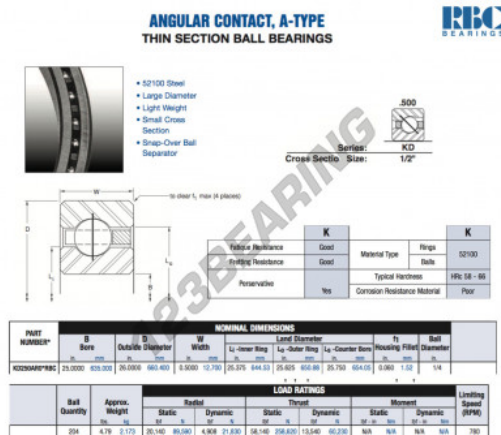

Deep groove ball bearing single row KD250-AR0-RBC - KD250-AR0-RBC

<https://www.123bearing.com/bearing-housing/deep-groove-bearing/single-row/kd250-ar0-rbc>

PRODUCT FEATURES

Brand	RBC
N° Ean13	3663952536330
Inside diameter	635 mm
Outside diameter	660.4 mm
Thickness	12.7 mm
Weight	2173 g
Packaging	1