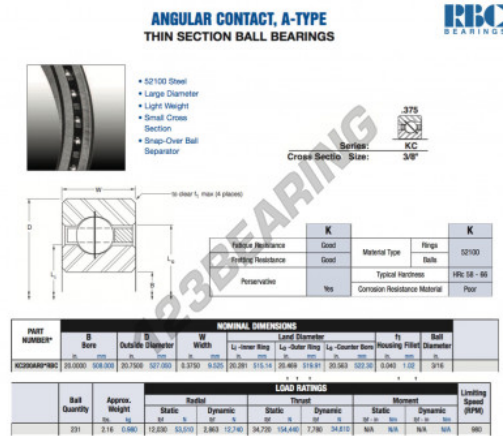

Deep groove ball bearing single row KC200-AR0-RBC - KC200-AR0-RBC

<https://www.123bearing.com/bearing-housing/deep-groove-bearing/single-row/kc200-ar0-rbc>

PRODUCT FEATURES

Brand	RBC
N° Ean13	3663952536279
Inside diameter	508 mm
Outside diameter	527.05 mm
Thickness	9.525 mm
Weight	980 g
Packaging	1