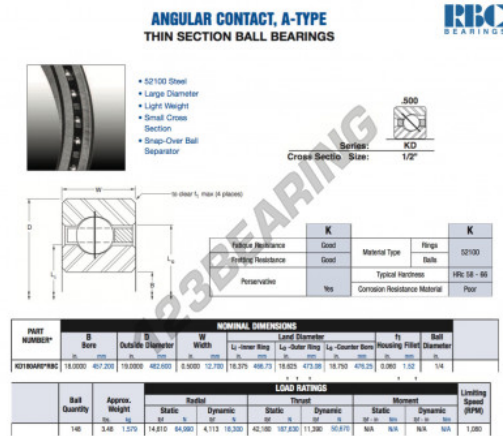

Deep groove ball bearing single row KD180-AR0-RBC - KD180-AR0-RBC

<https://www.123bearing.com/bearing-housing/deep-groove-bearing/single-row/kd180-ar0-rbc>

PRODUCT FEATURES

Brand	RBC
N° Ean13	3663952536231
Inside diameter	457.2 mm
Outside diameter	482.6 mm
Thickness	12.7 mm
Weight	1579 g
Packaging	1