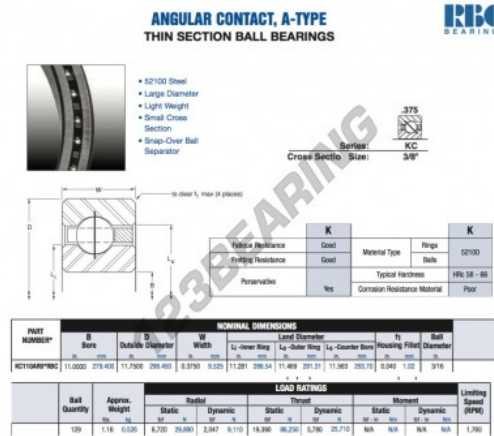

Deep groove ball bearing single row KC110-AR0-RBC - KC110-AR0-RBC

<https://www.123bearing.com/bearing-housing/deep-groove-bearing/single-row/kc110-ar0-rbc>

PRODUCT FEATURES

Brand	RBC
N° Ean13	3663952536019
Inside diameter	279.4 mm
Outside diameter	298.45 mm
Thickness	9.525 mm
Weight	526 g
Packaging	1