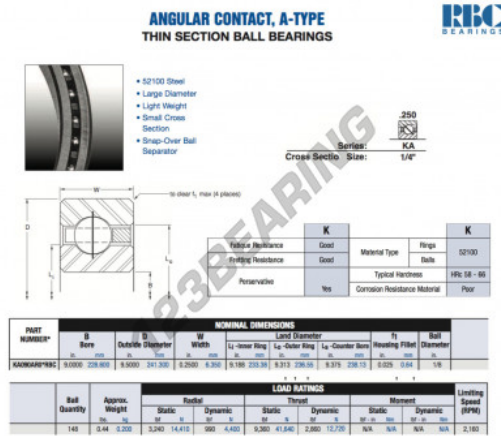

Deep groove ball bearing single row KA090-AR0-RBC - KA090-AR0-RBC

<https://www.123bearing.com/bearing-housing/deep-groove-bearing/single-row/ka090-ar0-rbc>

PRODUCT FEATURES

Brand	RBC
N° Ean13	3663952535876
Inside diameter	228.6 mm
Inside diameter	9" inch
Outside diameter	241.3 mm
Outside diameter	9 1/2" inch
Thickness	6.35 mm
Thickness	1/4" inch
Weight	200 g
Packaging	1