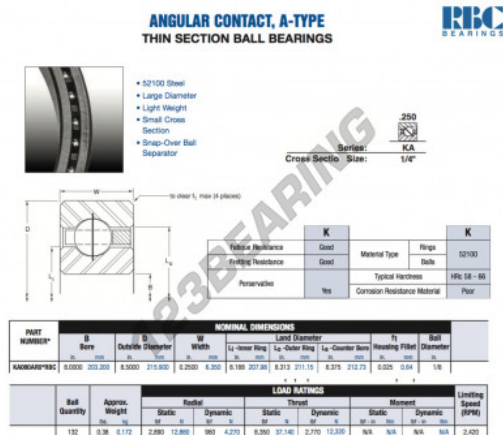

Deep groove ball bearing single row KA080-AR0-RBC - KA080-AR0-RBC

<https://www.123bearing.com/bearing-housing/deep-groove-bearing/single-row/ka080-ar0-rbc>

PRODUCT FEATURES

Brand	RBC
N° Ean13	3663952535814
Inside diameter	203.2 mm
Inside diameter	8" inch
Outside diameter	215.9 mm
Outside diameter	8 1/2" inch
Thickness	6.35 mm
Thickness	1/4" inch
Weight	172 g
Packaging	1