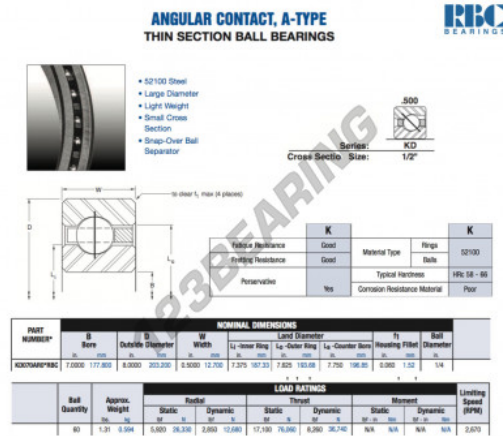

Deep groove ball bearing single row KD070-AR0-RBC - KD070-AR0-RBC

<https://www.123bearing.com/bearing-housing/deep-groove-bearing/single-row/kd070-ar0-rbc>

PRODUCT FEATURES

Brand	RBC
N° Ean13	3663952535722
Inside diameter	177.8 mm
Inside diameter	7" inch
Outside diameter	203.2 mm
Outside diameter	8" inch
Thickness	12.7 mm
Thickness	1/2" inch
Weight	594 g
Packaging	1