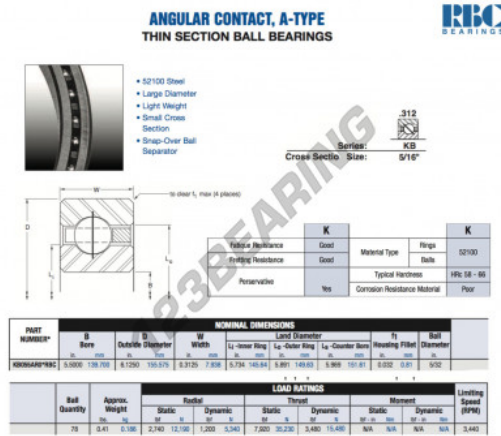

Deep groove ball bearing single row KB055-AR0-RBC - KB055-AR0-RBC

<https://www.123bearing.com/bearing-housing/deep-groove-bearing/single-row/kb055-ar0-rbc>

PRODUCT FEATURES

Brand	RBC
N° Ean13	3663952535524
Inside diameter	139.7 mm
Outside diameter	155.575 mm
Thickness	7.938 mm
Weight	186 g
Packaging	1