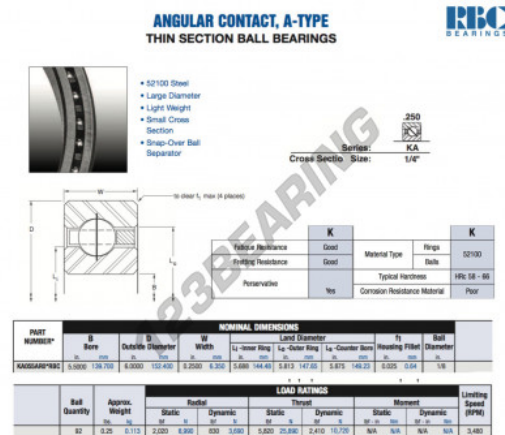

Deep groove ball bearing single row KA055-AR0-RBC - KA055-AR0-RBC

<https://www.123bearing.com/bearing-housing/deep-groove-bearing/single-row/ka055-ar0-rbc>

PRODUCT FEATURES

Brand	RBC
N° Ean13	3663952535517
Inside diameter	139.7 mm
Outside diameter	152.4 mm
Thickness	6.35 mm
Weight	113 g
Packaging	1