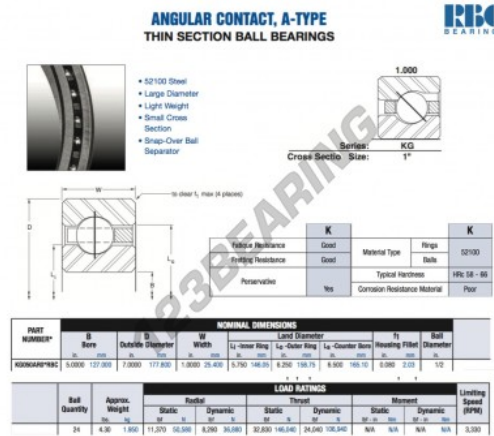

Deep groove ball bearing single row KG050-AR0-RBC - KG050-AR0-RBC

<https://www.123bearing.com/bearing-housing/deep-groove-bearing/single-row/kg050-ar0-rbc>

PRODUCT FEATURES

Brand	RBC
N° Ean13	3663952535500
Inside diameter	127 mm
Inside diameter	5" inch
Outside diameter	177.8 mm
Outside diameter	7" inch
Thickness	25.4 mm
Thickness	1" inch
Weight	1950 g
Packaging	1