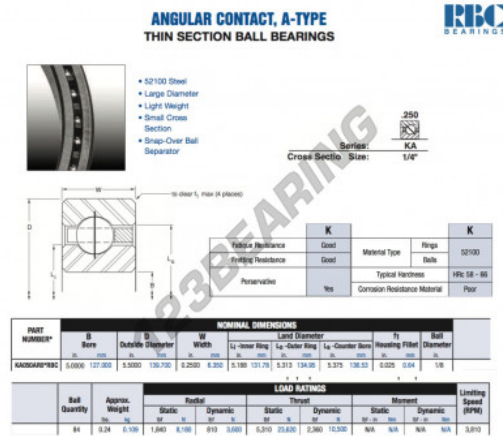

## Deep groove ball bearing single row KA050-AR0-RBC - KA050-AR0-RBC

<https://www.123bearing.com/bearing-housing/deep-groove-bearing/single-row/ka050-ar0-rbc>

### PRODUCT FEATURES

Brand	RBC
N° Ean13	3663952535456
Inside diameter	127 mm
Outside diameter	139.7 mm
Thickness	6.35 mm
Weight	109 g
Packaging	1

[contact@123bearing.com](mailto:contact@123bearing.com)

(646) 712 9672