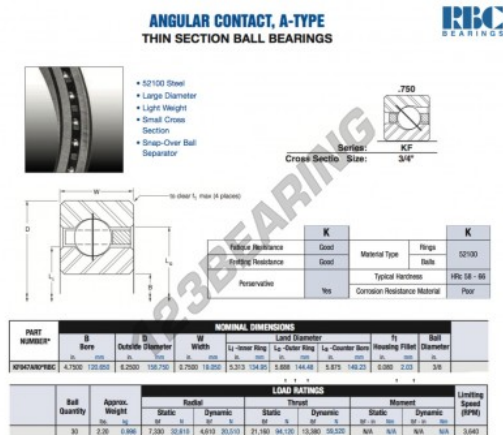

Deep groove ball bearing single row KF047-AR0-RBC - KF047-AR0-RBC

<https://www.123bearing.com/bearing-housing/deep-groove-bearing/single-row/kf047-ar0-rbc>

PRODUCT FEATURES

Brand	RBC
N° Ean13	3663952535432
Inside diameter	120.65 mm
Outside diameter	158.75 mm
Thickness	19.05 mm
Weight	998 g
Packaging	1