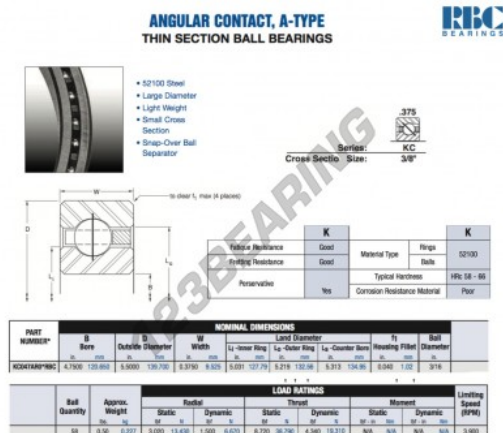

Deep groove ball bearing single row KC047-AR0-RBC - KC047-AR0-RBC

<https://www.123bearing.com/bearing-housing/deep-groove-bearing/single-row/kc047-ar0-rbc>

PRODUCT FEATURES

Brand	RBC
N° Ean13	3663952535418
Inside diameter	120.65 mm
Outside diameter	139.7 mm
Thickness	9.525 mm
Weight	227 g
Packaging	1