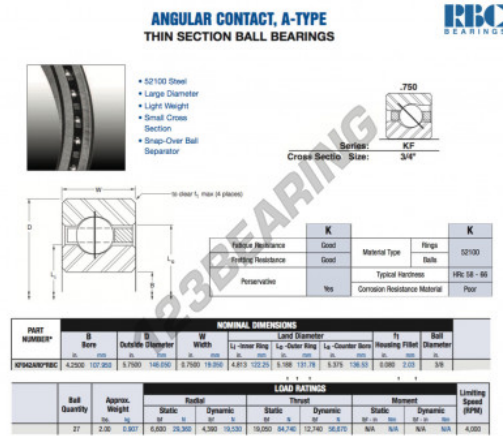

Deep groove ball bearing single row KF042-AR0-RBC - KF042-AR0-RBC

<https://www.123bearing.com/bearing-housing/deep-groove-bearing/single-row/kf042-ar0-rbc>

PRODUCT FEATURES

Brand	RBC
N° Ean13	3663952535319
Inside diameter	107.95 mm
Outside diameter	146.05 mm
Thickness	19.05 mm
Weight	907 g
Packaging	1