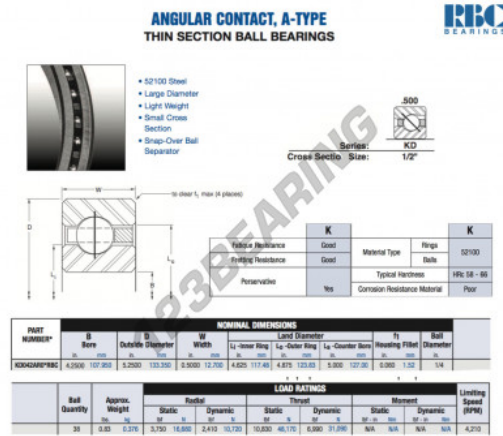

Deep groove ball bearing single row KD042-AR0-RBC - KD042-AR0-RBC

<https://www.123bearing.com/bearing-housing/deep-groove-bearing/single-row/kd042-ar0-rbc>

PRODUCT FEATURES

Brand	RBC
N° Ean13	3663952535302
Inside diameter	107.95 mm
Outside diameter	133.35 mm
Thickness	12.7 mm
Weight	376 g
Packaging	1