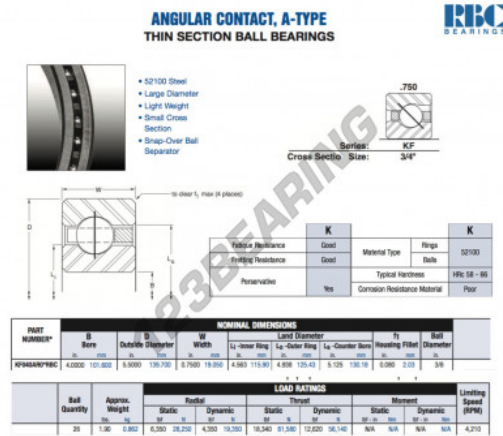

Deep groove ball bearing single row KF040-AR0-RBC - KF040-AR0-RBC

<https://www.123bearing.com/bearing-housing/deep-groove-bearing/single-row/kf040-ar0-rbc>

PRODUCT FEATURES

Brand	RBC
N° Ean13	3663952535258
Inside diameter	101.6 mm
Outside diameter	139.7 mm
Thickness	19.05 mm
Weight	862 g
Packaging	1