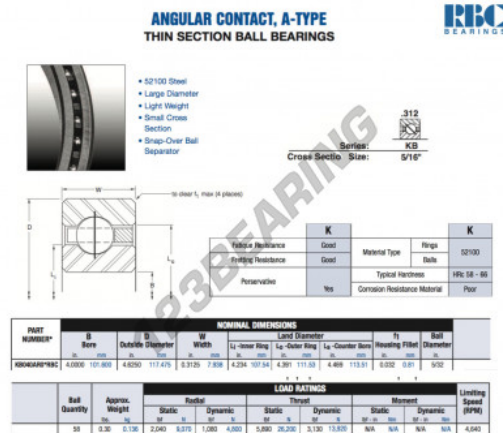

## Deep groove ball bearing single row KB040-AR0-RBC - KB040-AR0-RBC

<https://www.123bearing.com/bearing-housing/deep-groove-bearing/single-row/kb040-ar0-rbc>

### PRODUCT FEATURES

Brand	RBC
N° Ean13	3663952535227
Inside diameter	101.6 mm
Inside diameter	4" inch
Outside diameter	117.475 mm
Outside diameter	4 5/8" inch
Thickness	7.938 mm
Thickness	5/16" inch
Weight	136 g
Packaging	1